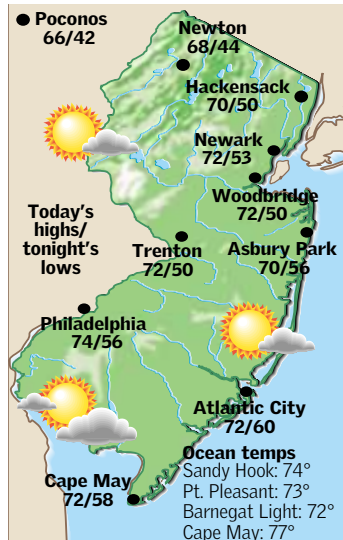

Faber said she has three farms willing to take the sheep if it can be captured.

"A sheep doesn't belong in the middle of the highway," she said.

— From news service reports

WEATHER

Up-to-the-minute regional weather at northjersey.com

TODAY
High 70
Cooler and pleasant with sunshine. Winds: N at 7-14 mph.

TONIGHT
Low 50
Clear and cool. Winds: NNE at 3-6 mph.

TOMORROW
High 73, Low 55
Pleasant with plenty of sun. Winds: SSE at 6-12 mph.

CITY	Today			Tomorrow		
	Hi	Lo	W	Hi	Lo	W
Amsterdam	69	54	s	76	62	pc
Athens	87	71	s	88	71	s
Baghdad	105	90	s	103	70	s
Barcelona	81	68	pc	79	69	pc
Beijing	82	63	r	86	59	s
Beirut	80	74	s	81	74	s
Berlin	74	58	r	74	56	pc
Bermuda	84	78	pc	84	78	pc
Budapest	84	63	s	78	59	pc
Buenos Aires	68	52	pc	64	43	pc
Cairo	96	74	s	96	73	s
Cape Town	56	41	pc	61	45	pc
Caracas	90	70	t	82	72	pc
Copenhagen	66	57	r	68	52	sh
Dubai	101	84	s	102	83	s
Dublin	63	54	r	61	50	sh
Florence	87	68	c	94	67	pc
Geneva	74	60	c	73	59	pc
Glasgow	62	56	sh	66	51	sh
Hamburg	71	52	sh	72	52	pc
Havana	84	72	r	88	76	t
Hong Kong	91	81	pc	91	81	pc
Istanbul	78	66	s	83	66	s
Jamaica	88	77	c	89	79	pc
Jerusalem	85	63	s	86	63	s
Kuala Lumpur	90	76	t	90	76	t
Lima	70	61	pc	69	59	pc
Lisbon	81	64	pc	75	61	pc
London	72	54	pc	72	55	pc
Madrid	88	61	pc	84	57	pc
Manila	83	78	t	86	77	r
Mexico City	73	55	t	74	53	t
Monaco	79	67	pc	79	67	pc
Montreal	64	49	s	70	53	pc
Munich	77	58	sh	79	57	pc
Mumbai	87	79	t	90	85	t
Nassau	90	75	c	87	75	t
New Delhi	91	77	c	93	76	sh
Paris	79	61	pc	83	64	r
Rio de Janeiro	85	75	pc	89	76	s
Rome	86	69	pc	88	68	pc
San Juan	88	77	sh	88	77	pc
Seoul	84	68	pc	88	66	c
Shanghai	84	72	pc	82	73	t
Singapore	86	77	t	86	78	t
Sydney	63	45	pc	64	52	s
Tehran	90	78	pc	90	70	pc
Tokyo	81	72	s	82	72	pc
Toronto	64	51	s	70	58	pc
Venice	80	65	pc	83	67	pc
Vienna	82	63	pc	79	63	pc
Warsaw	73	56	pc	63	50	c